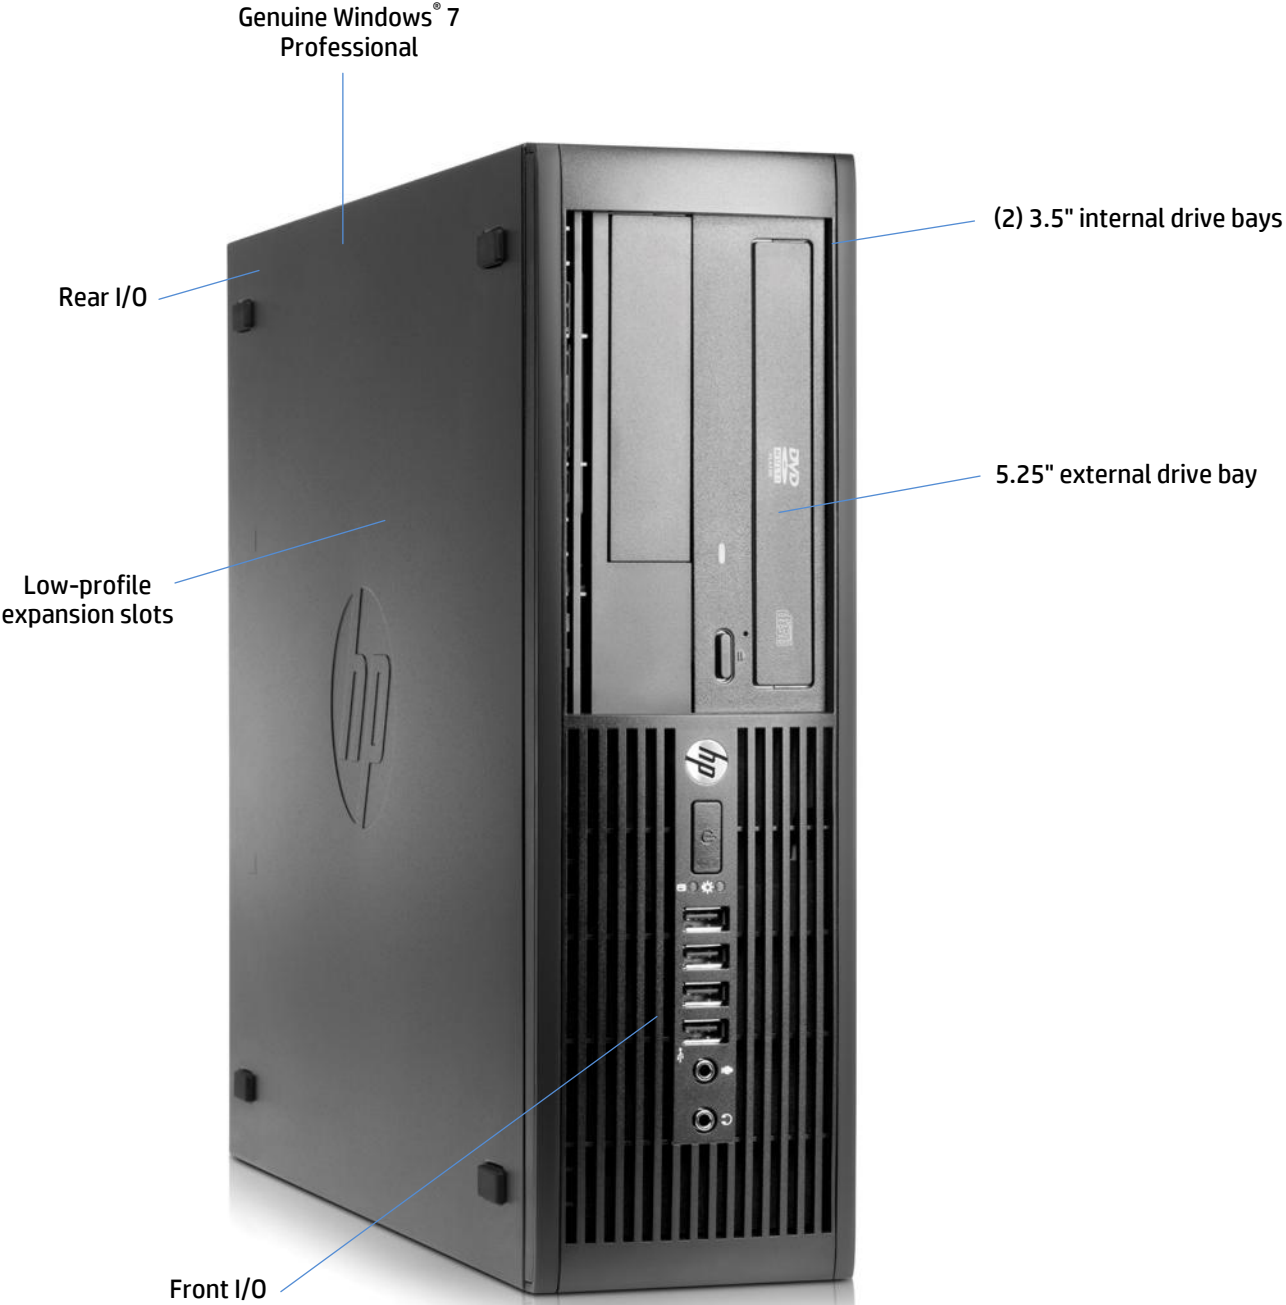

HP Compaq Pro 4300 Small Form Factor Business Desktop

HP recommends Windows® 7.